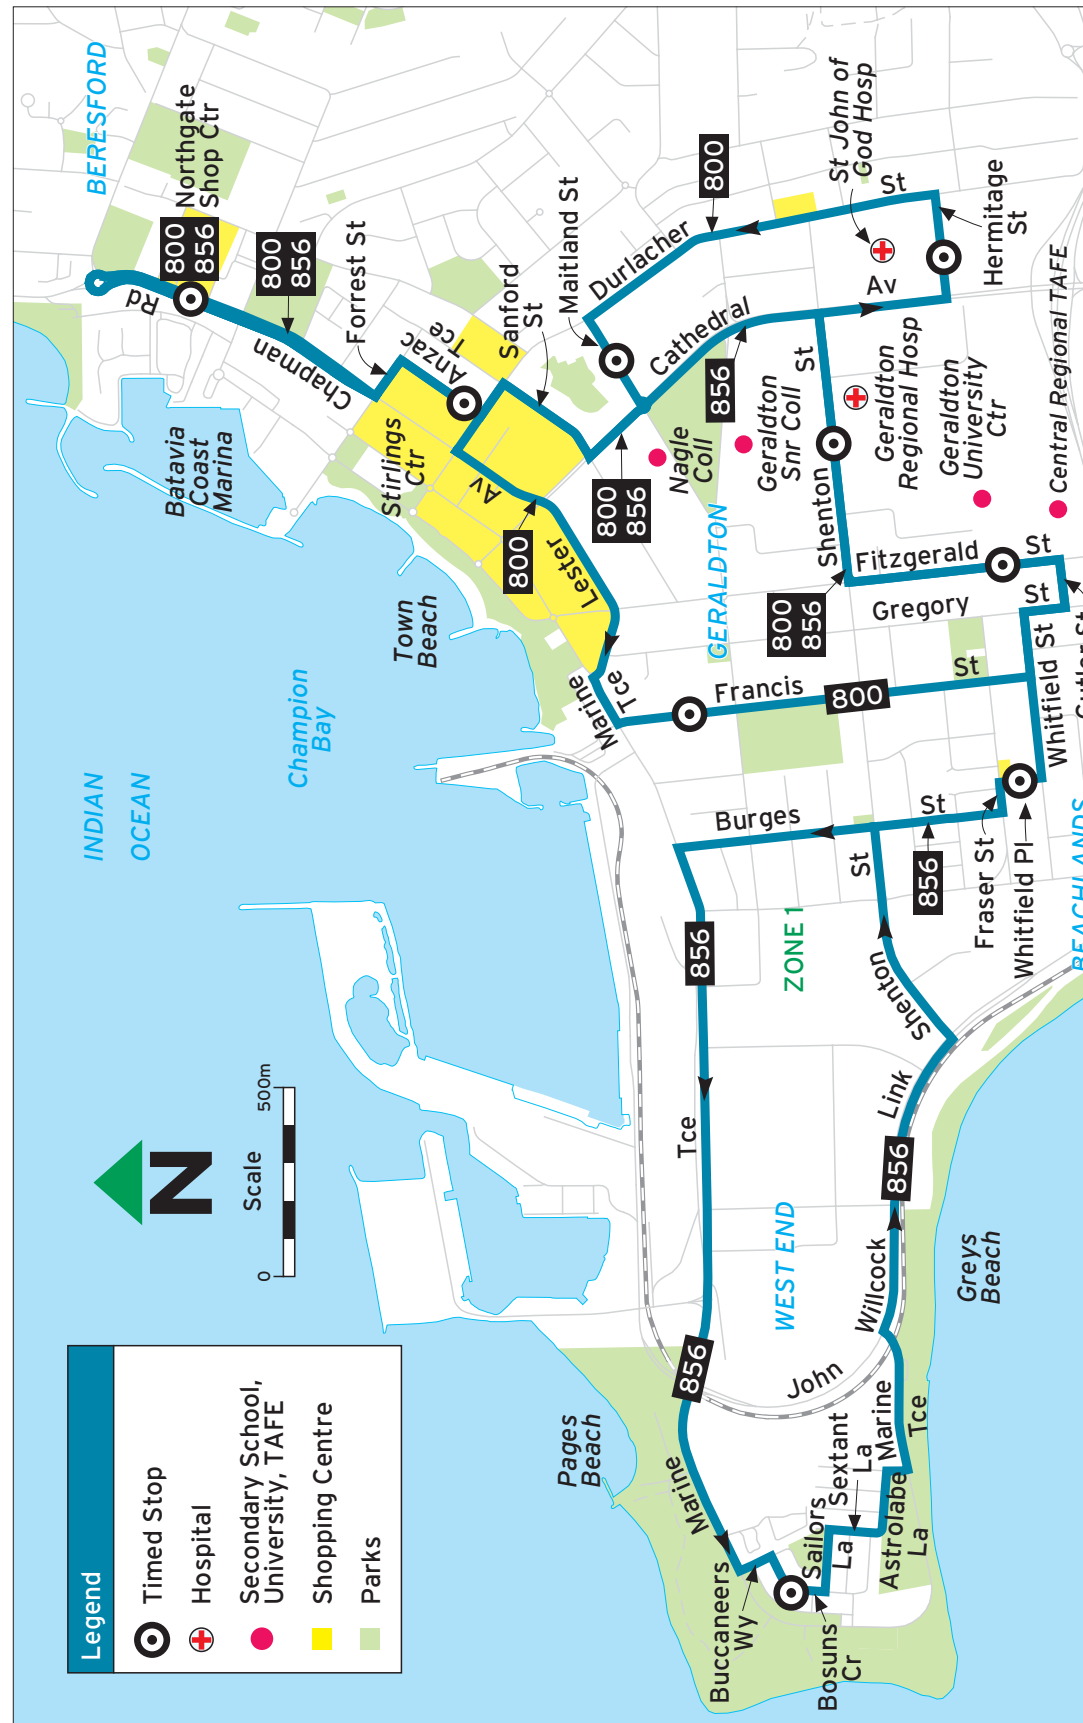

Routes

- 800** Geraldton - Circular Route via Central Regional TAFE & Geraldton Hospital
- 856** Geraldton - Circular Route via West End & Beachlands

Suburbs

- Beachlands
- Geraldton
- West End

All Transperth buses are accessible

Route 800, 856 Map

Please assist our drivers to provide you with the best service possible by having your concession card, ticket or cash fare ready on boarding.

For information on fares please refer to the Geraldton Fares Guide supplement.

TransGeraldton Information

Call us
Infoline 13 62 13
Visit us online
transregional.wa.gov.au

Route 800 - Circular Route (via Central Regional TAFE and Geraldton Hospital)

Timed Stops										
Stop No.	72587	70001	70049	70086	70053	70056	70059	70000	72586	
Route No.	Northgate Shop Ctr	Anzac Tce	Harbour Pines Retirement Village	Central Regional TAFE	Geraldton Regional Hospital	St Johns Hospital	Maitland St / Durlacher St	Anzac Tce	Northgate Shop Ctr	

No Sunday & Public Holiday service

LEGEND

800 H Operates on school holidays only. 800 T Operates on Thursdays only, excluding Public Holidays.

Route 856 - Circular Route (via West End and Beachlands)

Timed Stops											
Stop No.	72587	70001	70066	70068	70071	70078	70083	70086	70053	70000	72587
Route No.	Northgate Shop Ctr	Anzac Tce	Geraldton Regional Hospital	Central Regional TAFE	Whitfield Pl / Fraser St	Buccaneers Wy / Bosuns Cr	Whitfield Pl / Fraser St	Central Regional TAFE	Geraldton Regional Hospital	Anzac Tce	Northgate Shop Ctr